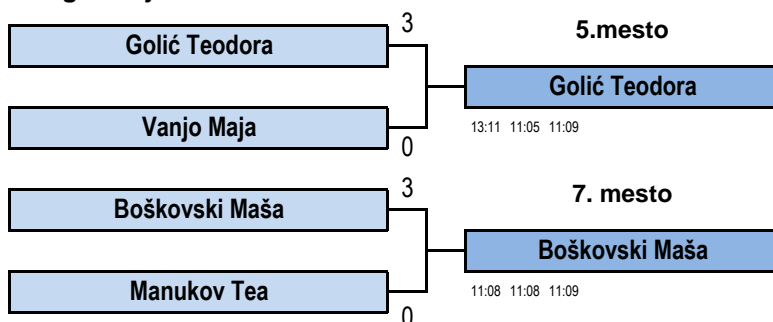

Stonoteniški savez Vojvodine
Stonoteniski savez Vojvodine
Table tennis association of Vojvodina

Stonoteniški savez Vojvodine
Stonoteniski savez Vojvodine
Table tennis association of Vojvodina

GEWO
THE BETTER WAY TO PLAY

STSV

12 - 13.12.2020.

Novi Sad